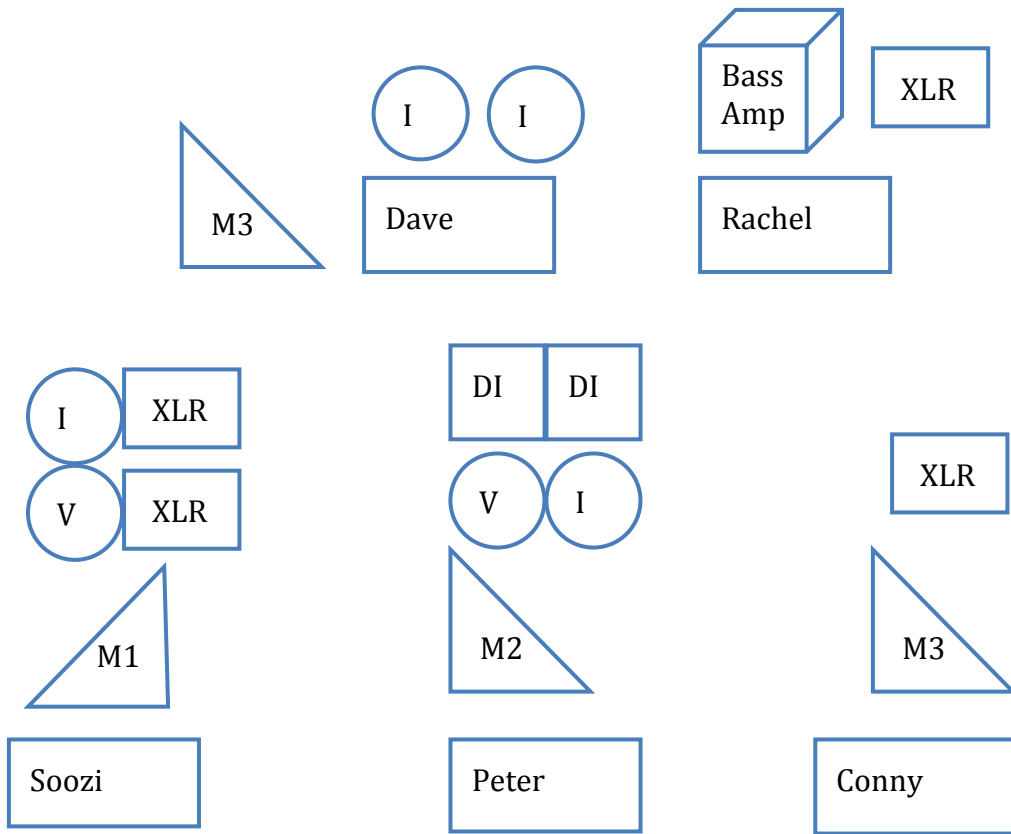

Swamperella Stage Plot: 2017

AUDIENCE

DI = Direct Box V = Vocal Mic I = Ins. Mic M = Monitor (mix 1,2 or 3) XLR = Mic line

Soozi: 2 XLR cables for her 2 fiddles
vocal mic
instrument mic for washboard and triangle

Peter: two DIs (one for fiddle one for accordion)
vocal mic
instrument mic (for chord side of accordion, mic stand not required)

David: one instrument mic for snare drum
one bass drum mic

Rachel: XLR cable for her bass

Conny: XLR cable for Acoustic Guitar

Everyone except David requires AC

Monitors: Soozie and Peter require their own monitor mixes.

Note: Soozie needs the lower half part of a mic stand to mount her personal monitor